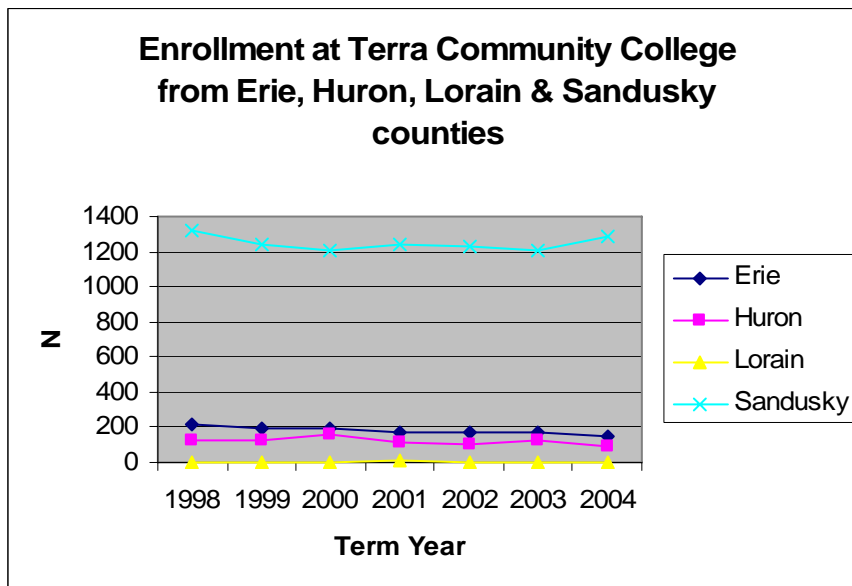

BGSU Firelands

Office of Institutional Research

Enrollment comparisons between BGSU Firelands, Terra Community College and Lorain County Community College

Enrollment at Terra Community College from Erie, Huron, Lorain and Sandusky counties

	1998	1999	2000	2001	2002	2003	2004
Erie	221	192	190	169	170	169	146
Huron	126	122	159	115	102	128	88
Lorain	4	5	5	6	5	4	1
Sandusky	1326	1240	1202	1235	1224	1201	1281