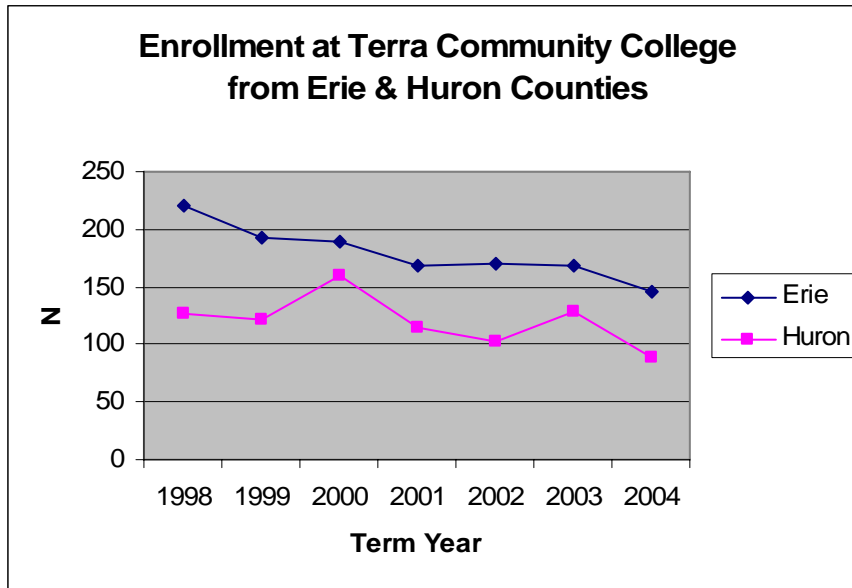

BGSU Firelands

Office of Institutional Research

Enrollment comparisons between BGSU Firelands, Terra Community College and Lorain County Community College

Enrollment at Terra Community College from Erie, Huron, Lorain and Sandusky counties

	1998	1999	2000	2001	2002	2003	2004
Erie	221	192	190	169	170	169	146
Huron	126	122	159	115	102	128	88
Lorain	4	5	5	6	5	4	1
Sandusky	1326	1240	1202	1235	1224	1201	1281